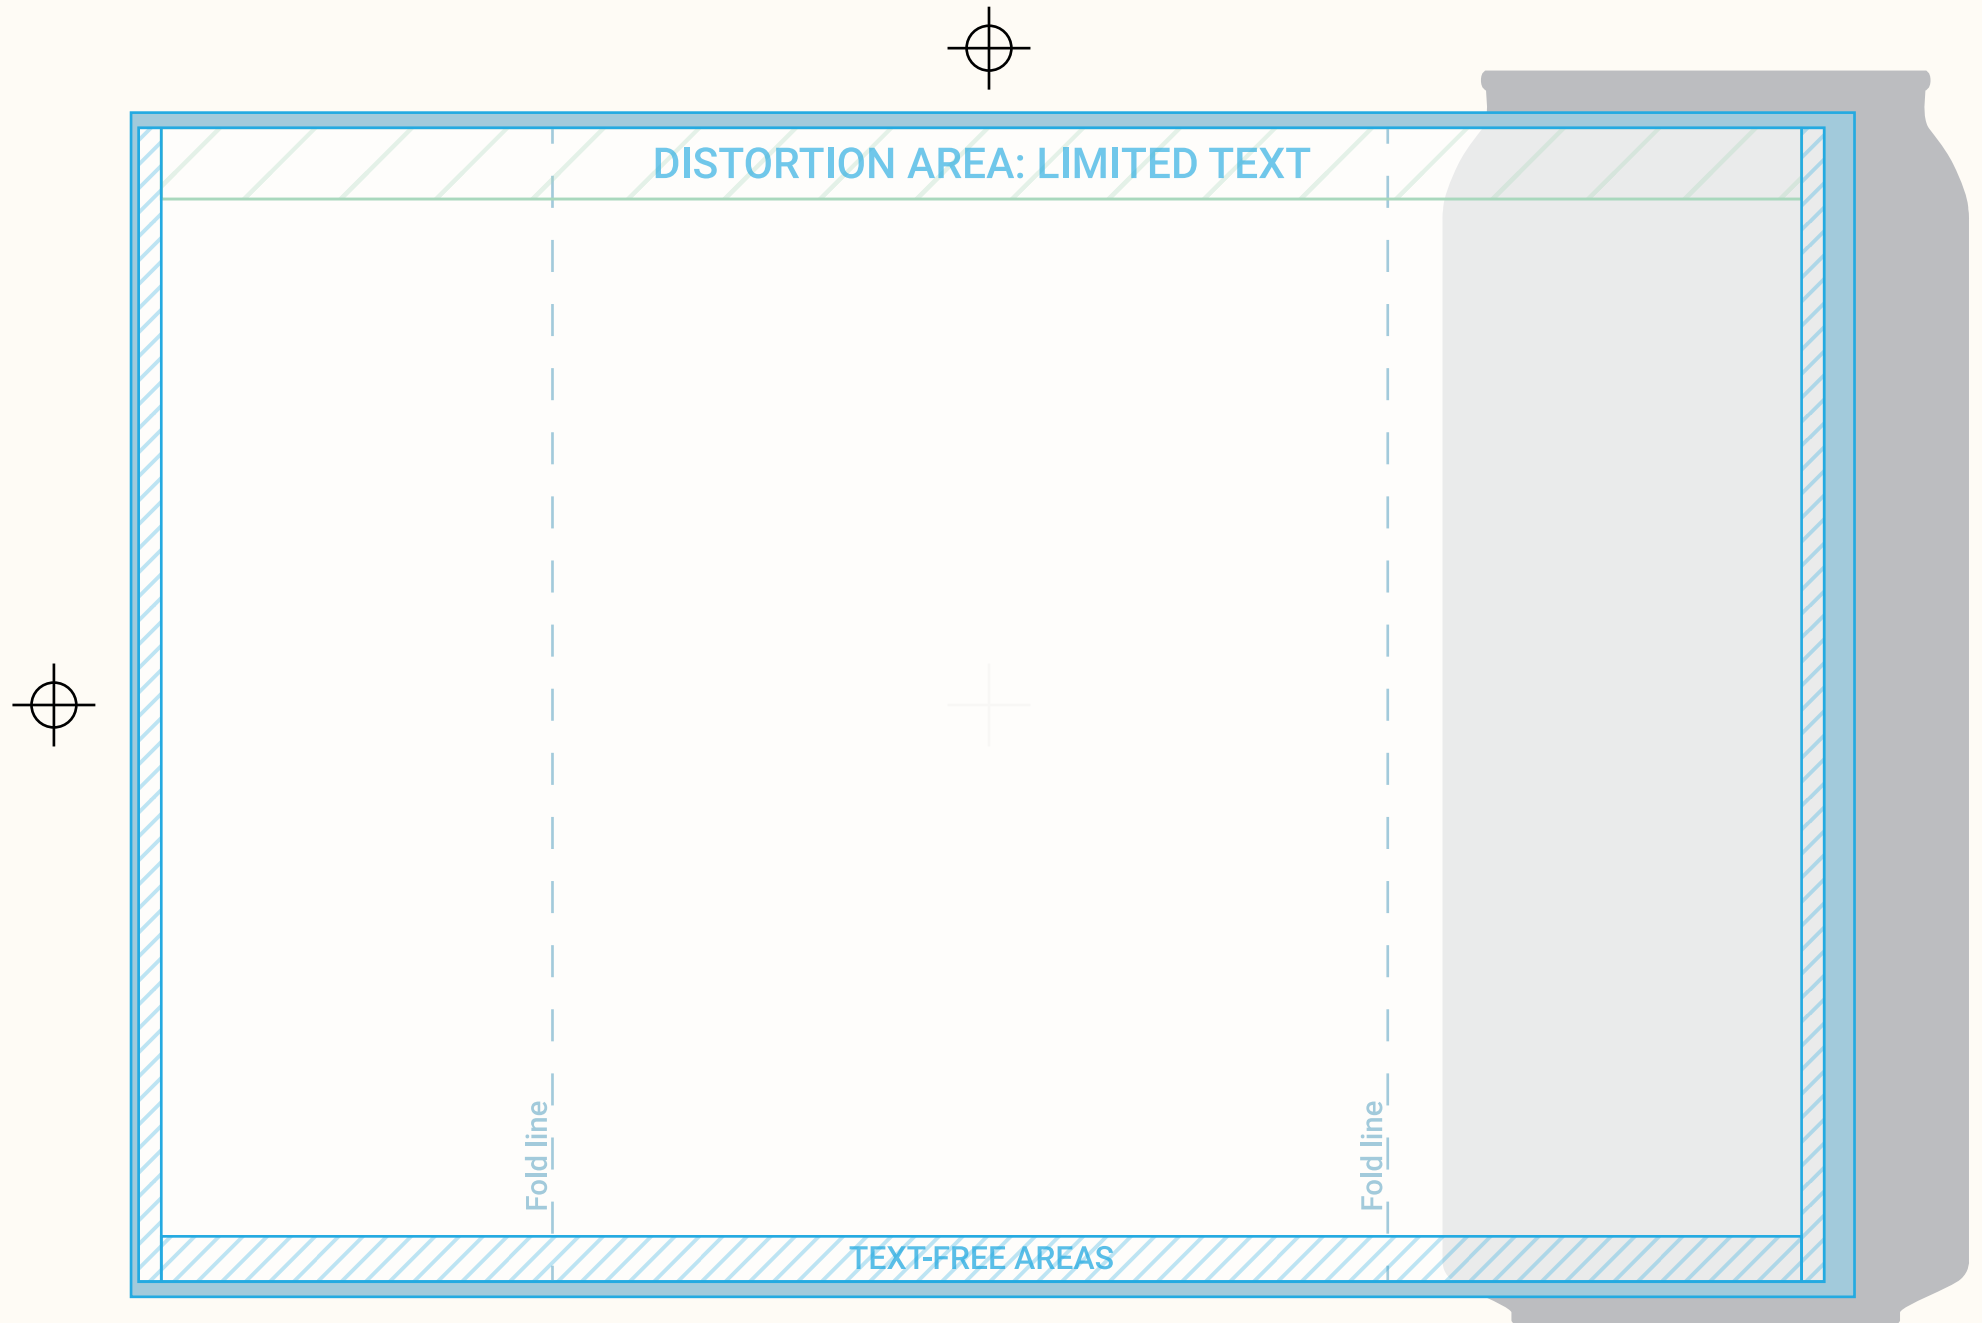

Shrink Sleeve 473 mL template

TRICORBRAUN

Canada™

LEGEND:

Distortion/overlap
(no text)

Distortion area
(limited text)

Clear zone
(no artwork)

Finish:

***Required**

- Glossy
- Full matte to shoulder
(Matte varnish goes to 15mm from lip)
- Spot matte
(indicate areas on matte layer)
- Add perforations

Spot Colours Used:

Optional (For flexo and digital extended-gamut inks. Use Pantone Solid Coated)