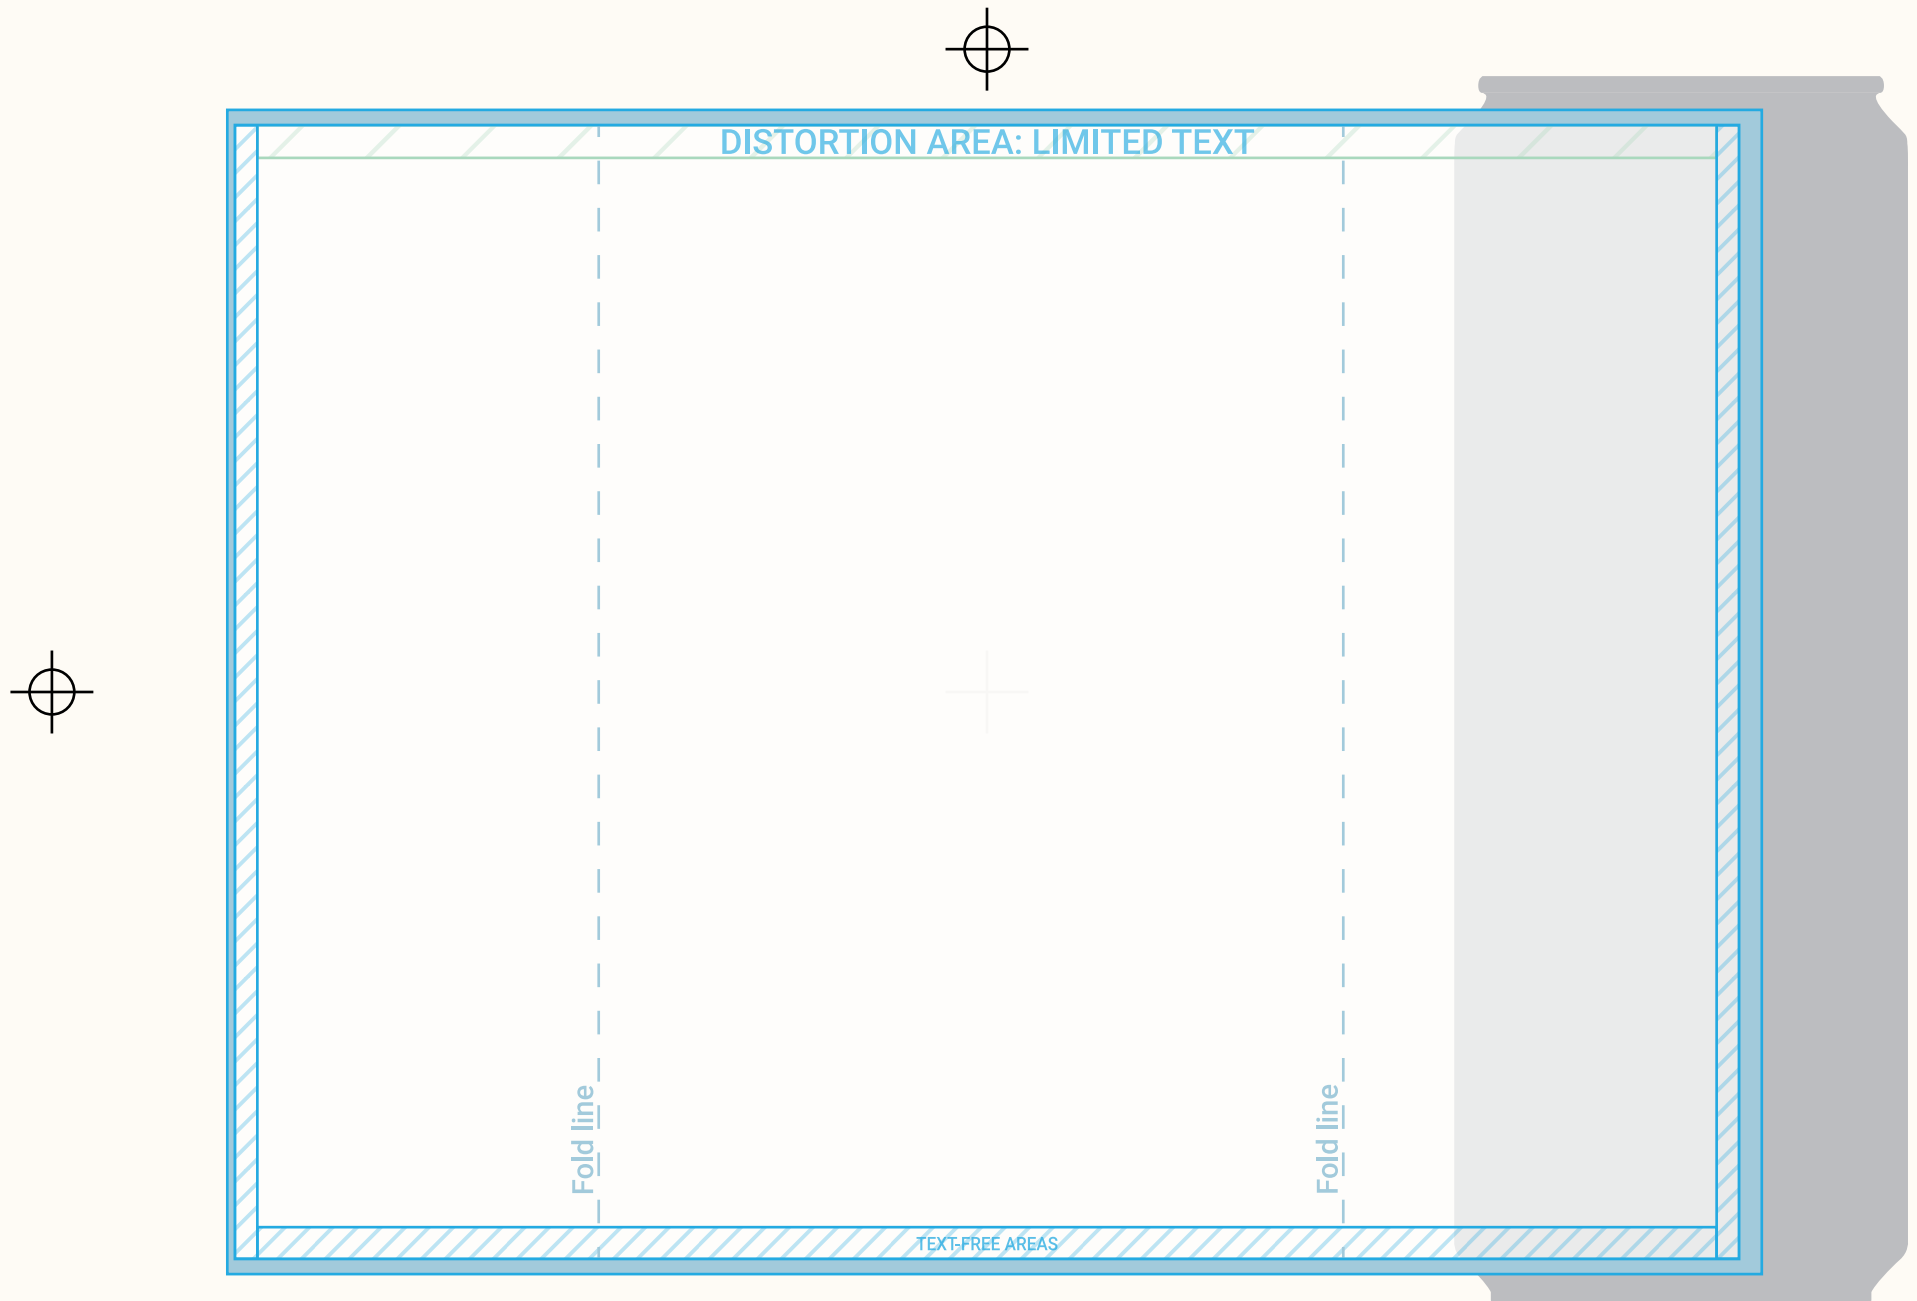

Shrink Sleeve 355 mL Sleek template

TRICORBRAUN
Canada™

LEGEND:

Finish:

***Required**

- Glossy
- Full matte to shoulder
(Matte varnish goes to 15mm from lip)
- Spot matte
(indicate areas on matte layer)
- Add perforations

Spot Colours Used:

Optional (For flexo and digital extended-gamut inks. Use Pantone Solid Coated)

- | | |
|--|---|
| ①  White | ⑥  PMS 000 |
| ②  Matte/UV | ⑦  PMS 000 |
| ③  PMS 000 | ⑧  PMS 000 |
| ④  PMS 000 | |
| ⑤  PMS 000 | |