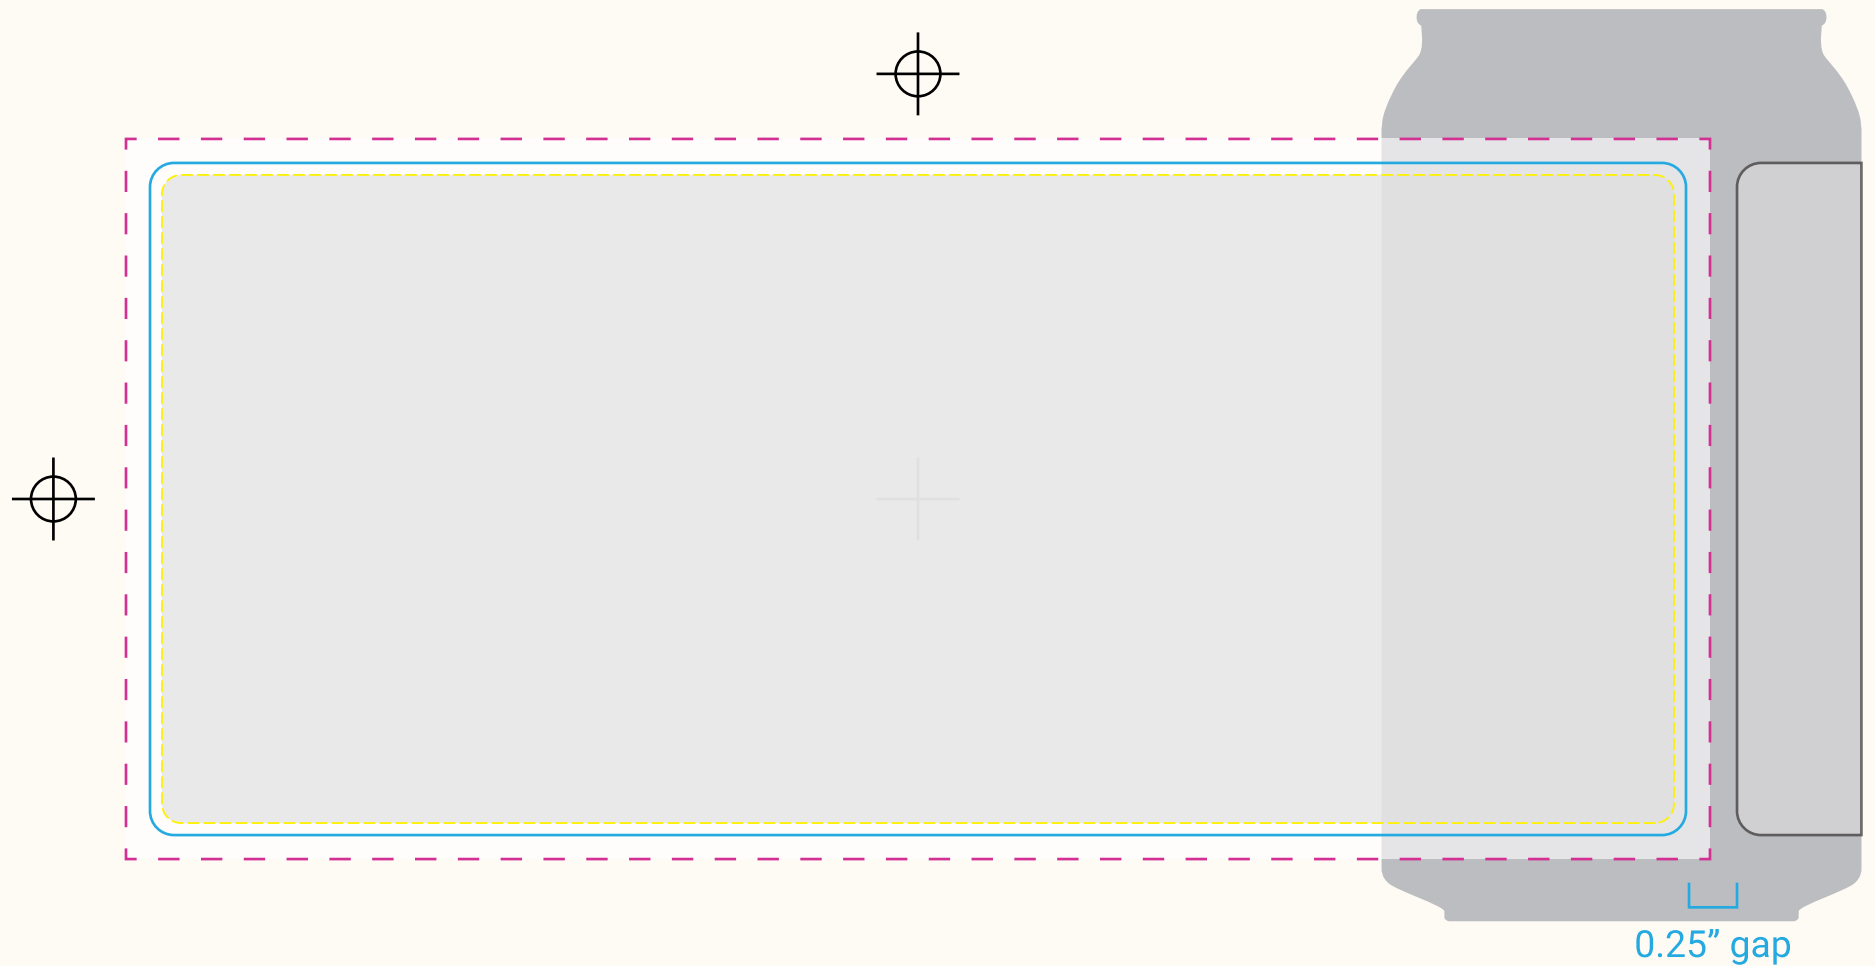

PSL 355 mL STD 8" x 3.5" template

TRICORBRAUN
Canada™

LEGEND:

Special Finishes:

Spot white/cutout

Other: _____