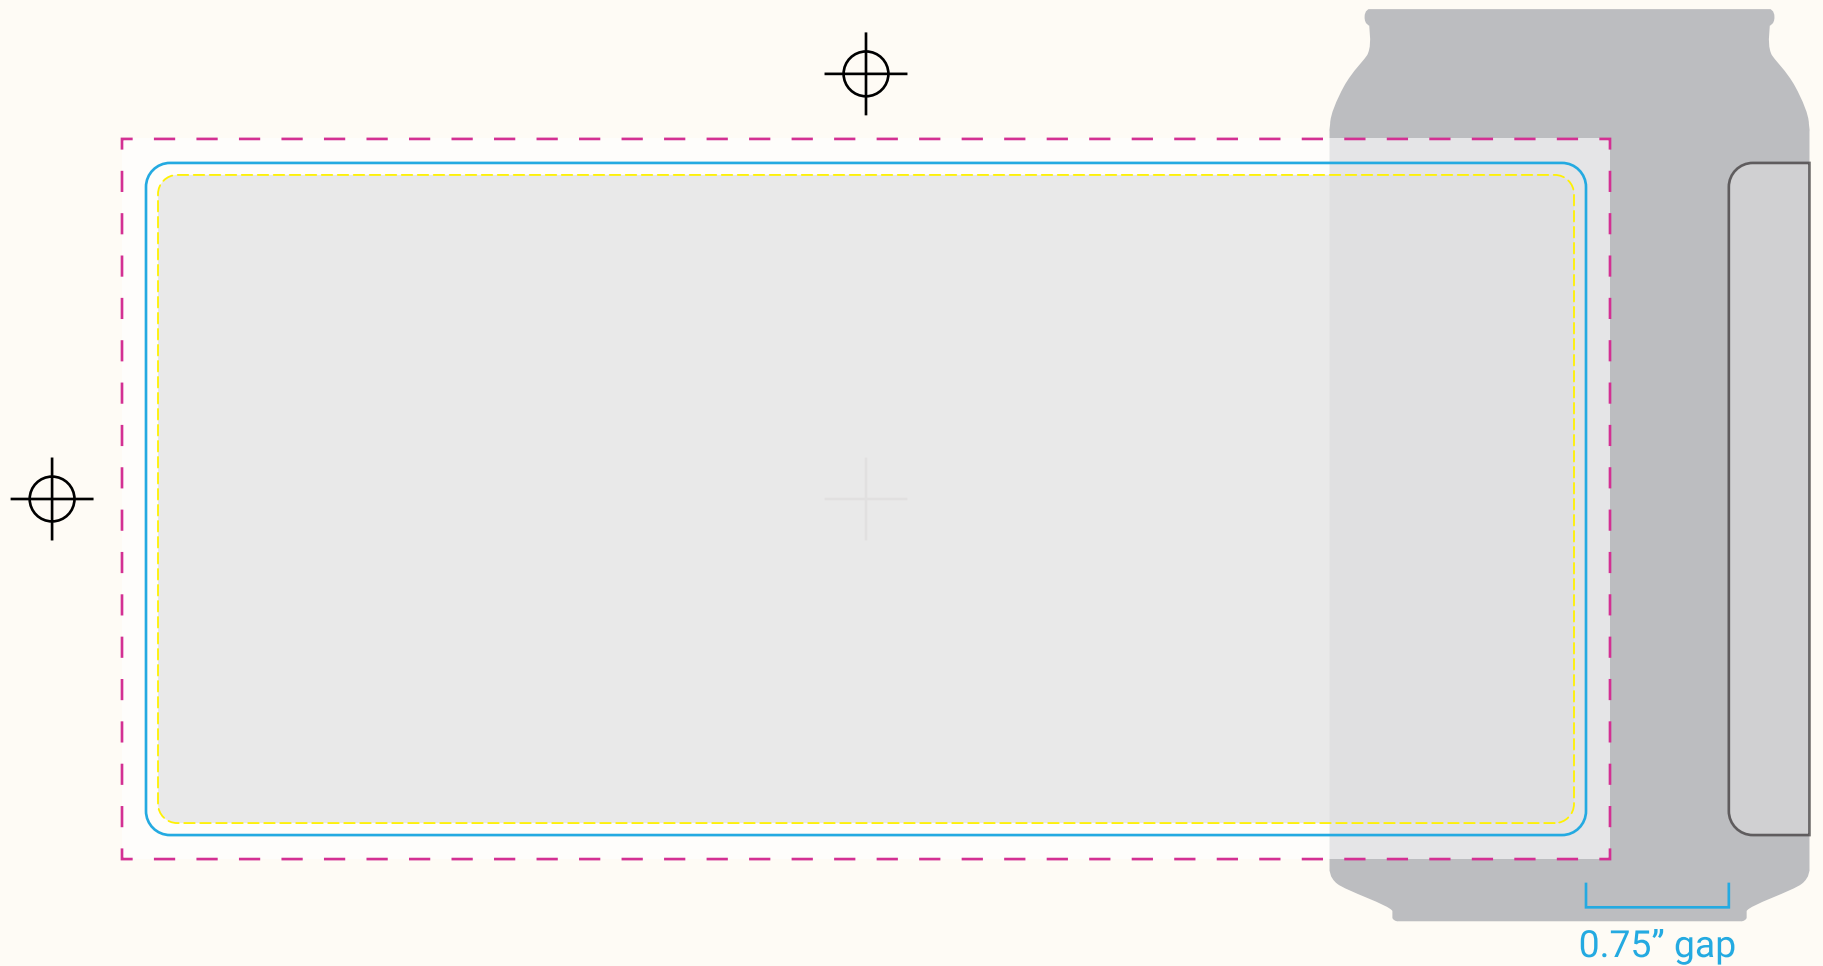

PSL 355 mL STD 7.5" x 3.5" template

TRICORBRAUN
Canada™

LEGEND:

Special Finishes:

- ☐ Spot white/cutout
- ☐ Other: _____